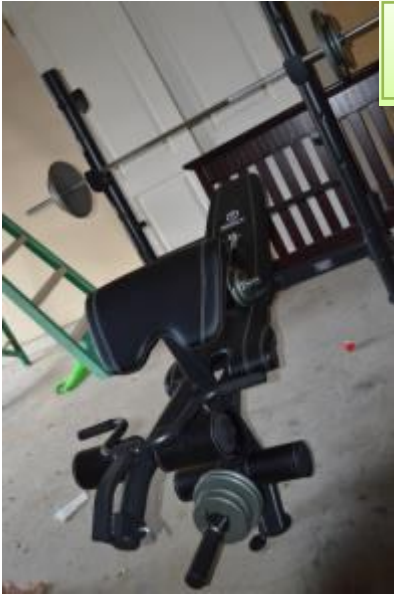

\$200

27. Stroller for two kids

Free

29. telephone

\$5

30. Training

USED in 1 year

\$50

31. Wood step ikea

\$3

32. Wine shelf

\$3

33. White Sofa

\$10

34. Refrigerator LG LFX25974ST

USED in 2 years