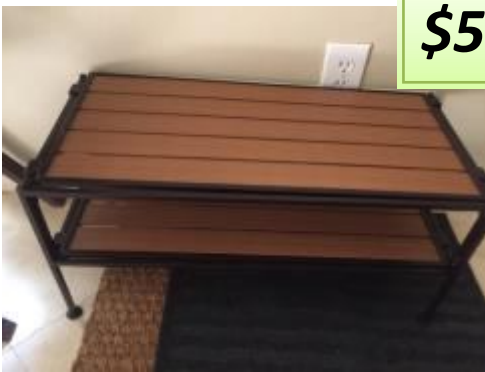

18. Ikea hanger

\$5

20. Shoes shelf

\$5

21. Kitty tent

\$5

22. MG3520 cannon printer

\$5

24. Speaker Cinema SB400

USED in 2 years

\$40

25. Sharp TV 32inch LC-32LB370u

USED in 1 years

\$50

26. Sony TV Bravia 55inch W800B

USED in 2 years

31. Wood step ikea

\$3

32. Wine shelf

\$3

33. White Sofa

\$10

34. Refrigerator LG LFX25974ST

USED in 2 years